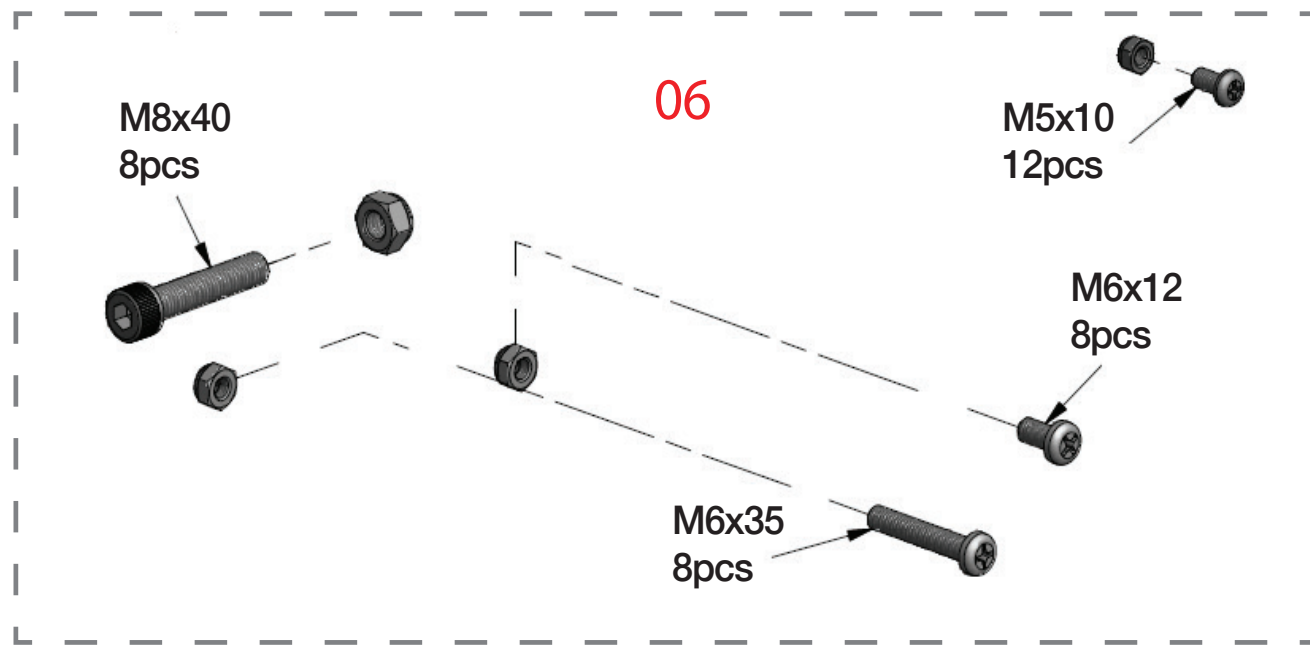

Stainless Steel

Click Fig. Numbers or Table to Visit Products

Fig	Model	Description
1	SS-9005	Handrail, Universal right or left
2	SS-9011-R	Brace w/Attaching Hardware, Right
3	SS-9011-L	Brace w/Attaching Hardware, Left
4	SS-9007	Rubber Base Tip
	SS-9003	Rubber Base Tip, Set of 4
5	SS-9006	Step with Matting and Trim
6	SS-9009	Replacment Hardware Set