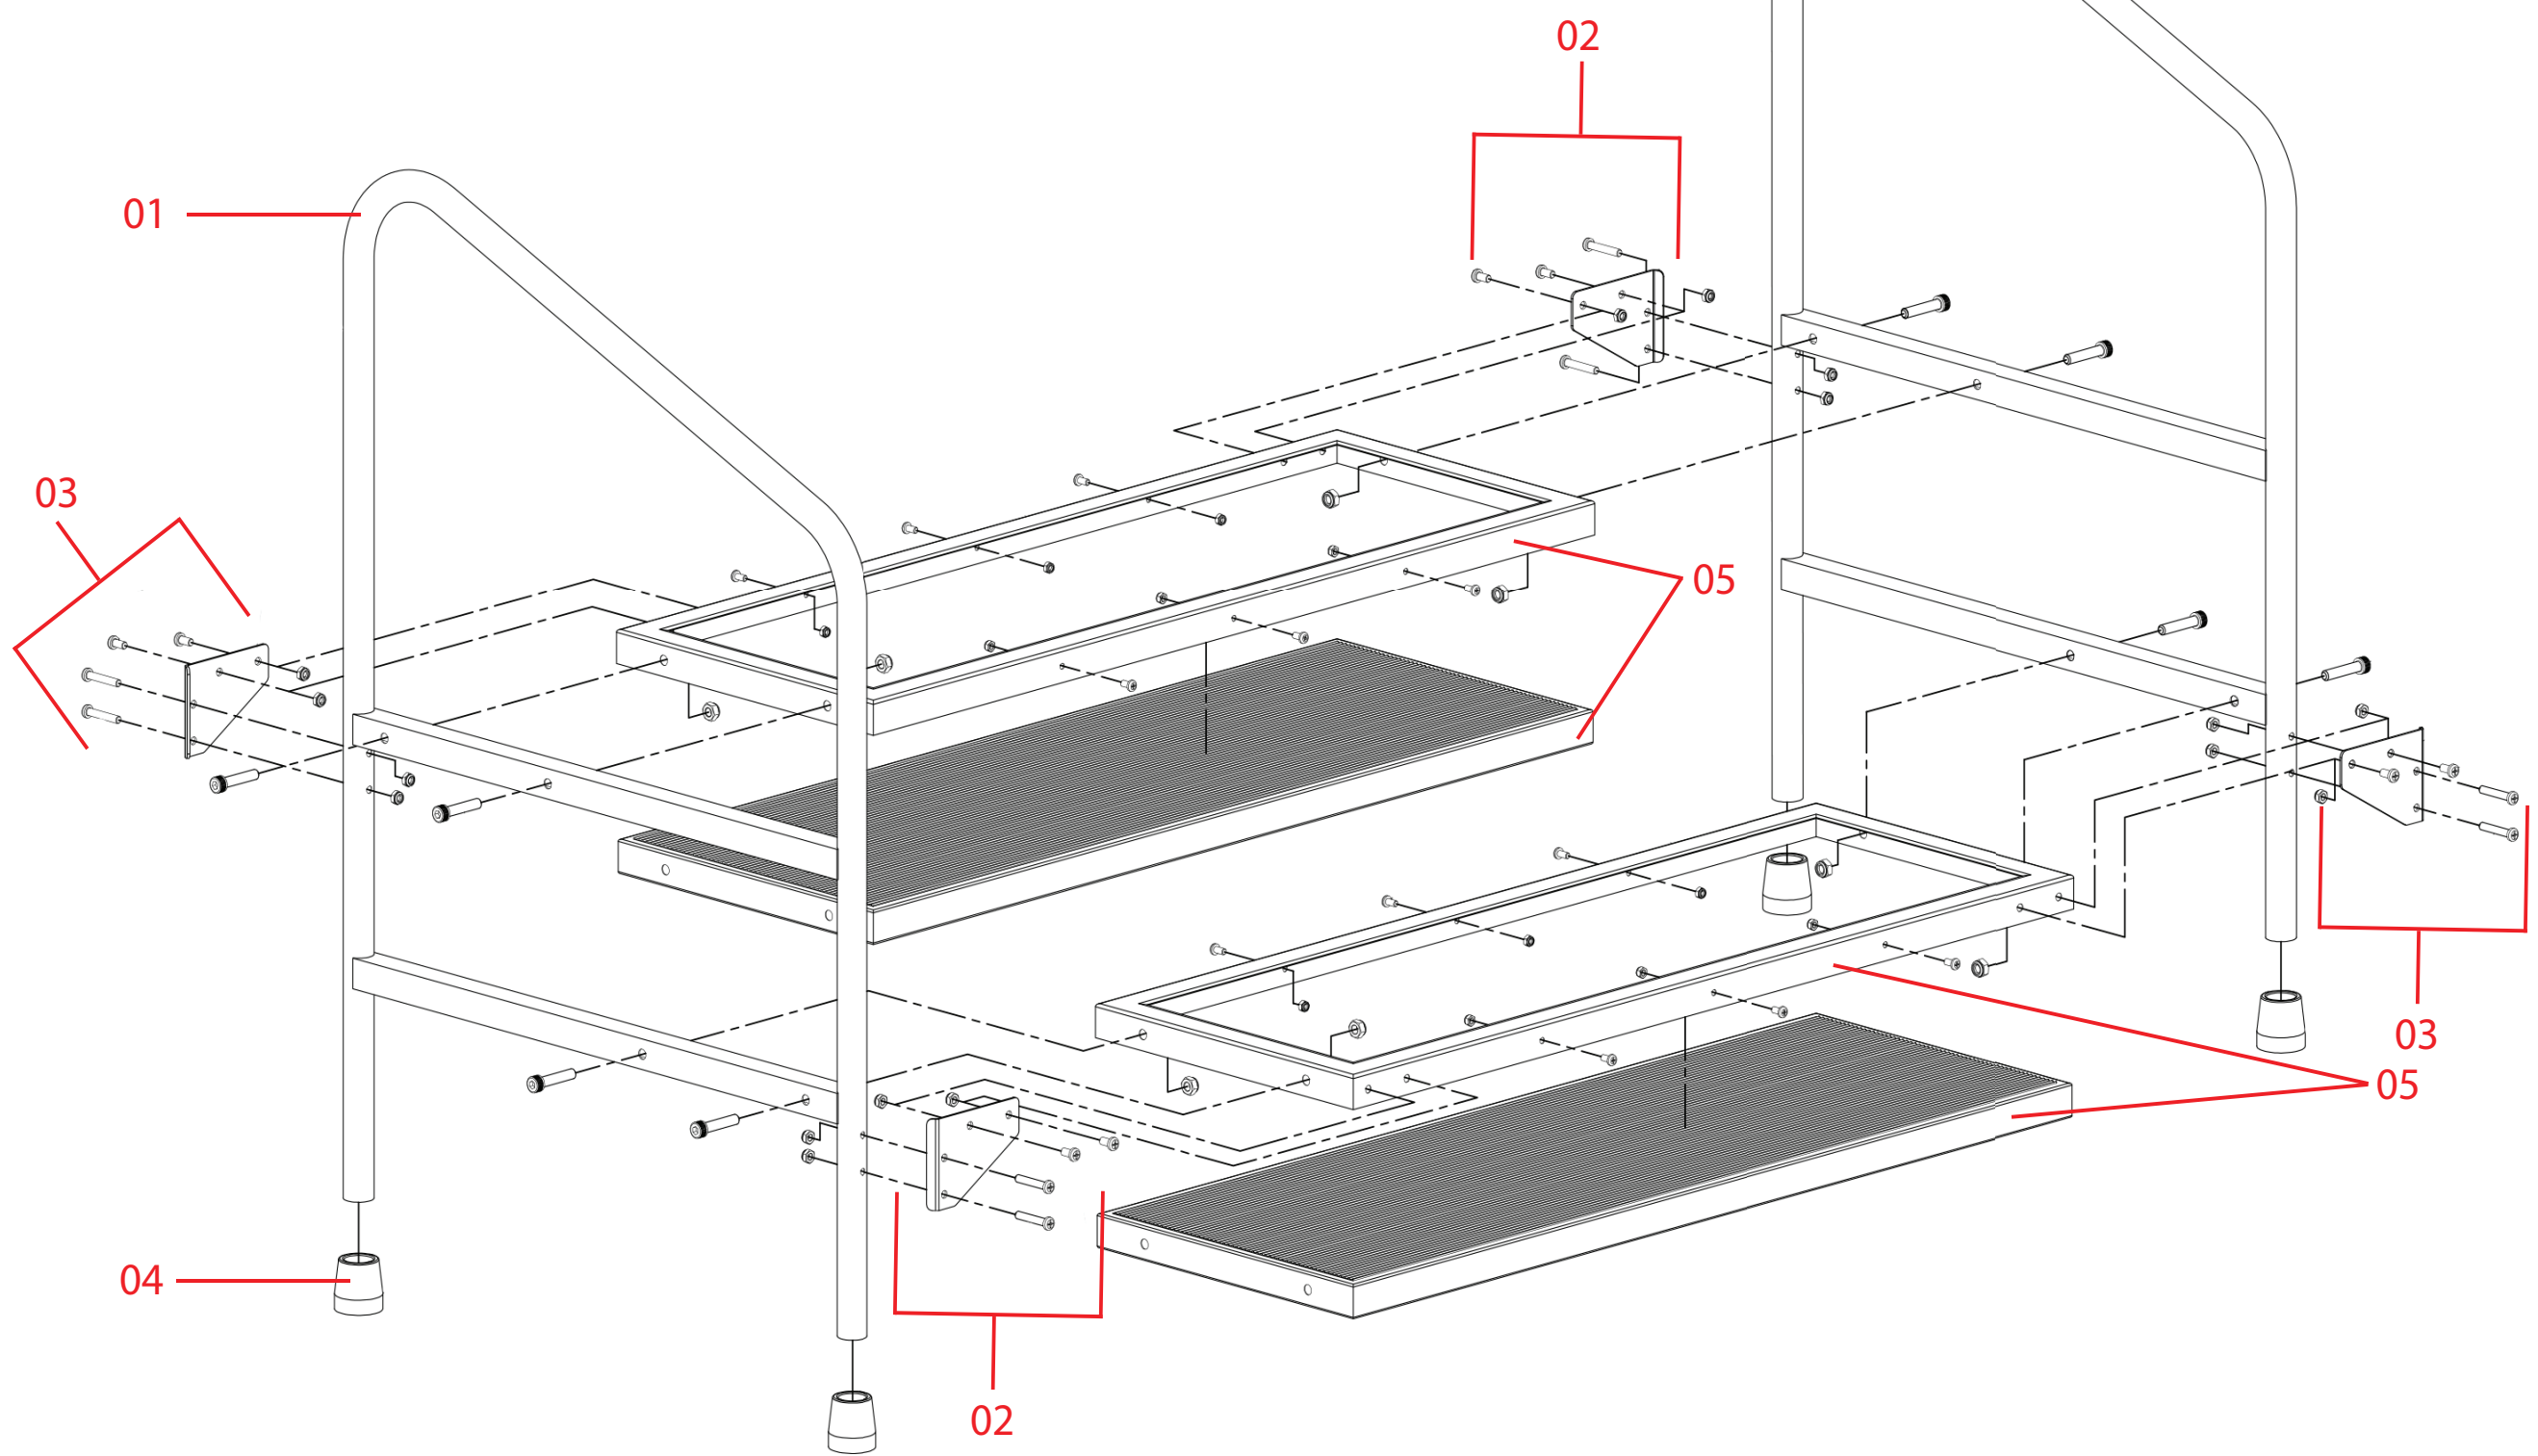

Stainless Steel

Click Fig. Numbers or Table to Visit Products

Fig	Model	Description
1	SS-9005	Handrail, Universal right or left
2	SS-9011-R	Brace w/Attaching Hardware, Right
3	SS-9011-L	Brace w/Attaching Hardware, Left
4	SS-9007	Rubber Base Tip
	SS-9003	Rubber Base Tip, Set of 4
5	SS-9006	Step with Matting and Trim
6	SS-9009	Replacment Hardware Set