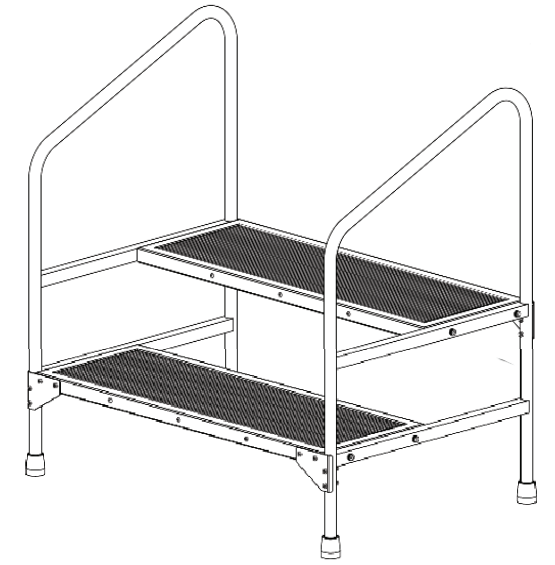

Stainless Steel

Click Fig. Numbers or Table to Visit Products

Fig	Model	Description
1	SS-9005	Handrail, Universal right or left
2	SS-9011-R	Brace w/Attaching Hardware, Right
3	SS-9011-L	Brace w/Attaching Hardware, Left
4	SS-9007	Rubber Base Tip
	SS-9003	Rubber Base Tip, Set of 4
5	SS-9006	Step with Matting and Trim
6	SS-9009	Replacment Hardware Set