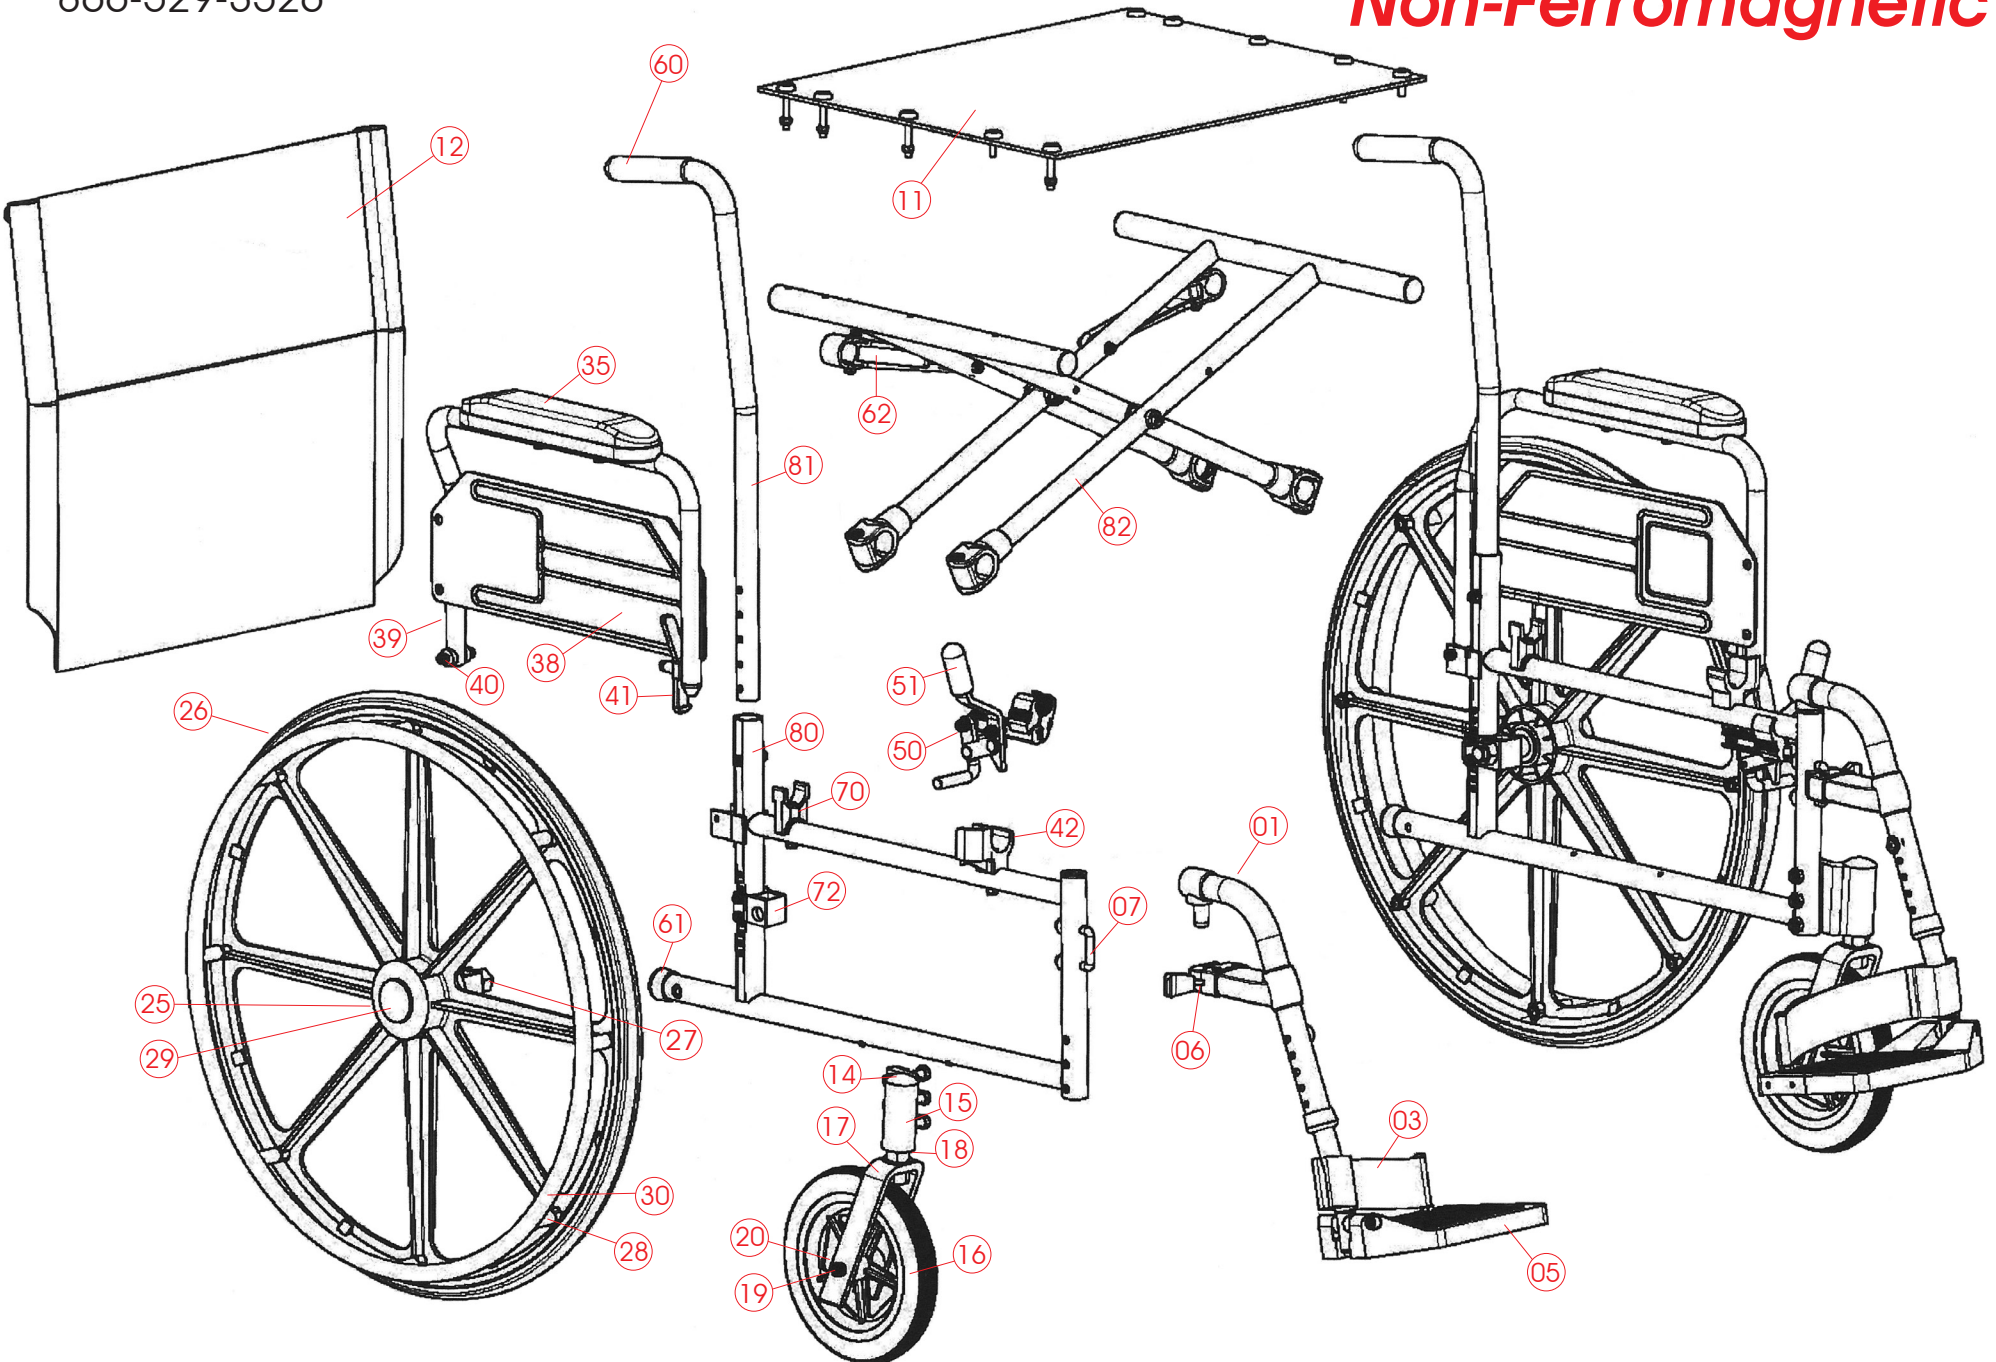

WC-2002  
**20" Wide MRI Wheelchair**  
**Non-Ferromagnetic**

FRONT RIGGING

01	Left Side, Footrest Complete Right Side, Footrest Complete <i>(Determine left or right side when sitting in chair)</i>	RP-5003 RP-5004
03	Left Side, Heel Loop with Hardware Right Side, Heel Loop with Hardware <i>(Determine left or right side when sitting in chair)</i>	RP-5007 RP-5008
05	Foot Plate Only, for Footrest Universal Left or Right Side	RP-1174
06	Front Rigging Lock Assembly Complete	RP-5069
07	Front Rigging Lock "U" Bolt Assembly	RP-5067

ARMS and PADS

35	Desk Length Padded Armrest, Burgundy	RP-5033
38	Skirt Guard Side Panel, 5 1/2" Tall x 15 1/4" Long	RP-5034
39	Left Side Flip Back, Complete Arm Assembly Desk Length Armrest Pad, Burgundy with Skirt Guard and Arm Lock <i>(Determine left or right side when sitting in chair)</i>	RP-5035
	Right Side Flip Back, Complete Arm Assembly Desk Length Armrest Pad, Burgundy with Skirt Guard and Arm Lock <i>(Determine left or right side when sitting in chair)</i>	RP-5036
40	Flip Up Arm Hardware Only, (Nut, Bolt, Spacers)	RP-1097
41	Flip Up Arm Lock	RP-1099
42	Left, Flip Up Arm Socket Right, Flip Up Arm Socket <i>(Determine left or right side when sitting in chair)</i>	RP-5039 RP-5040