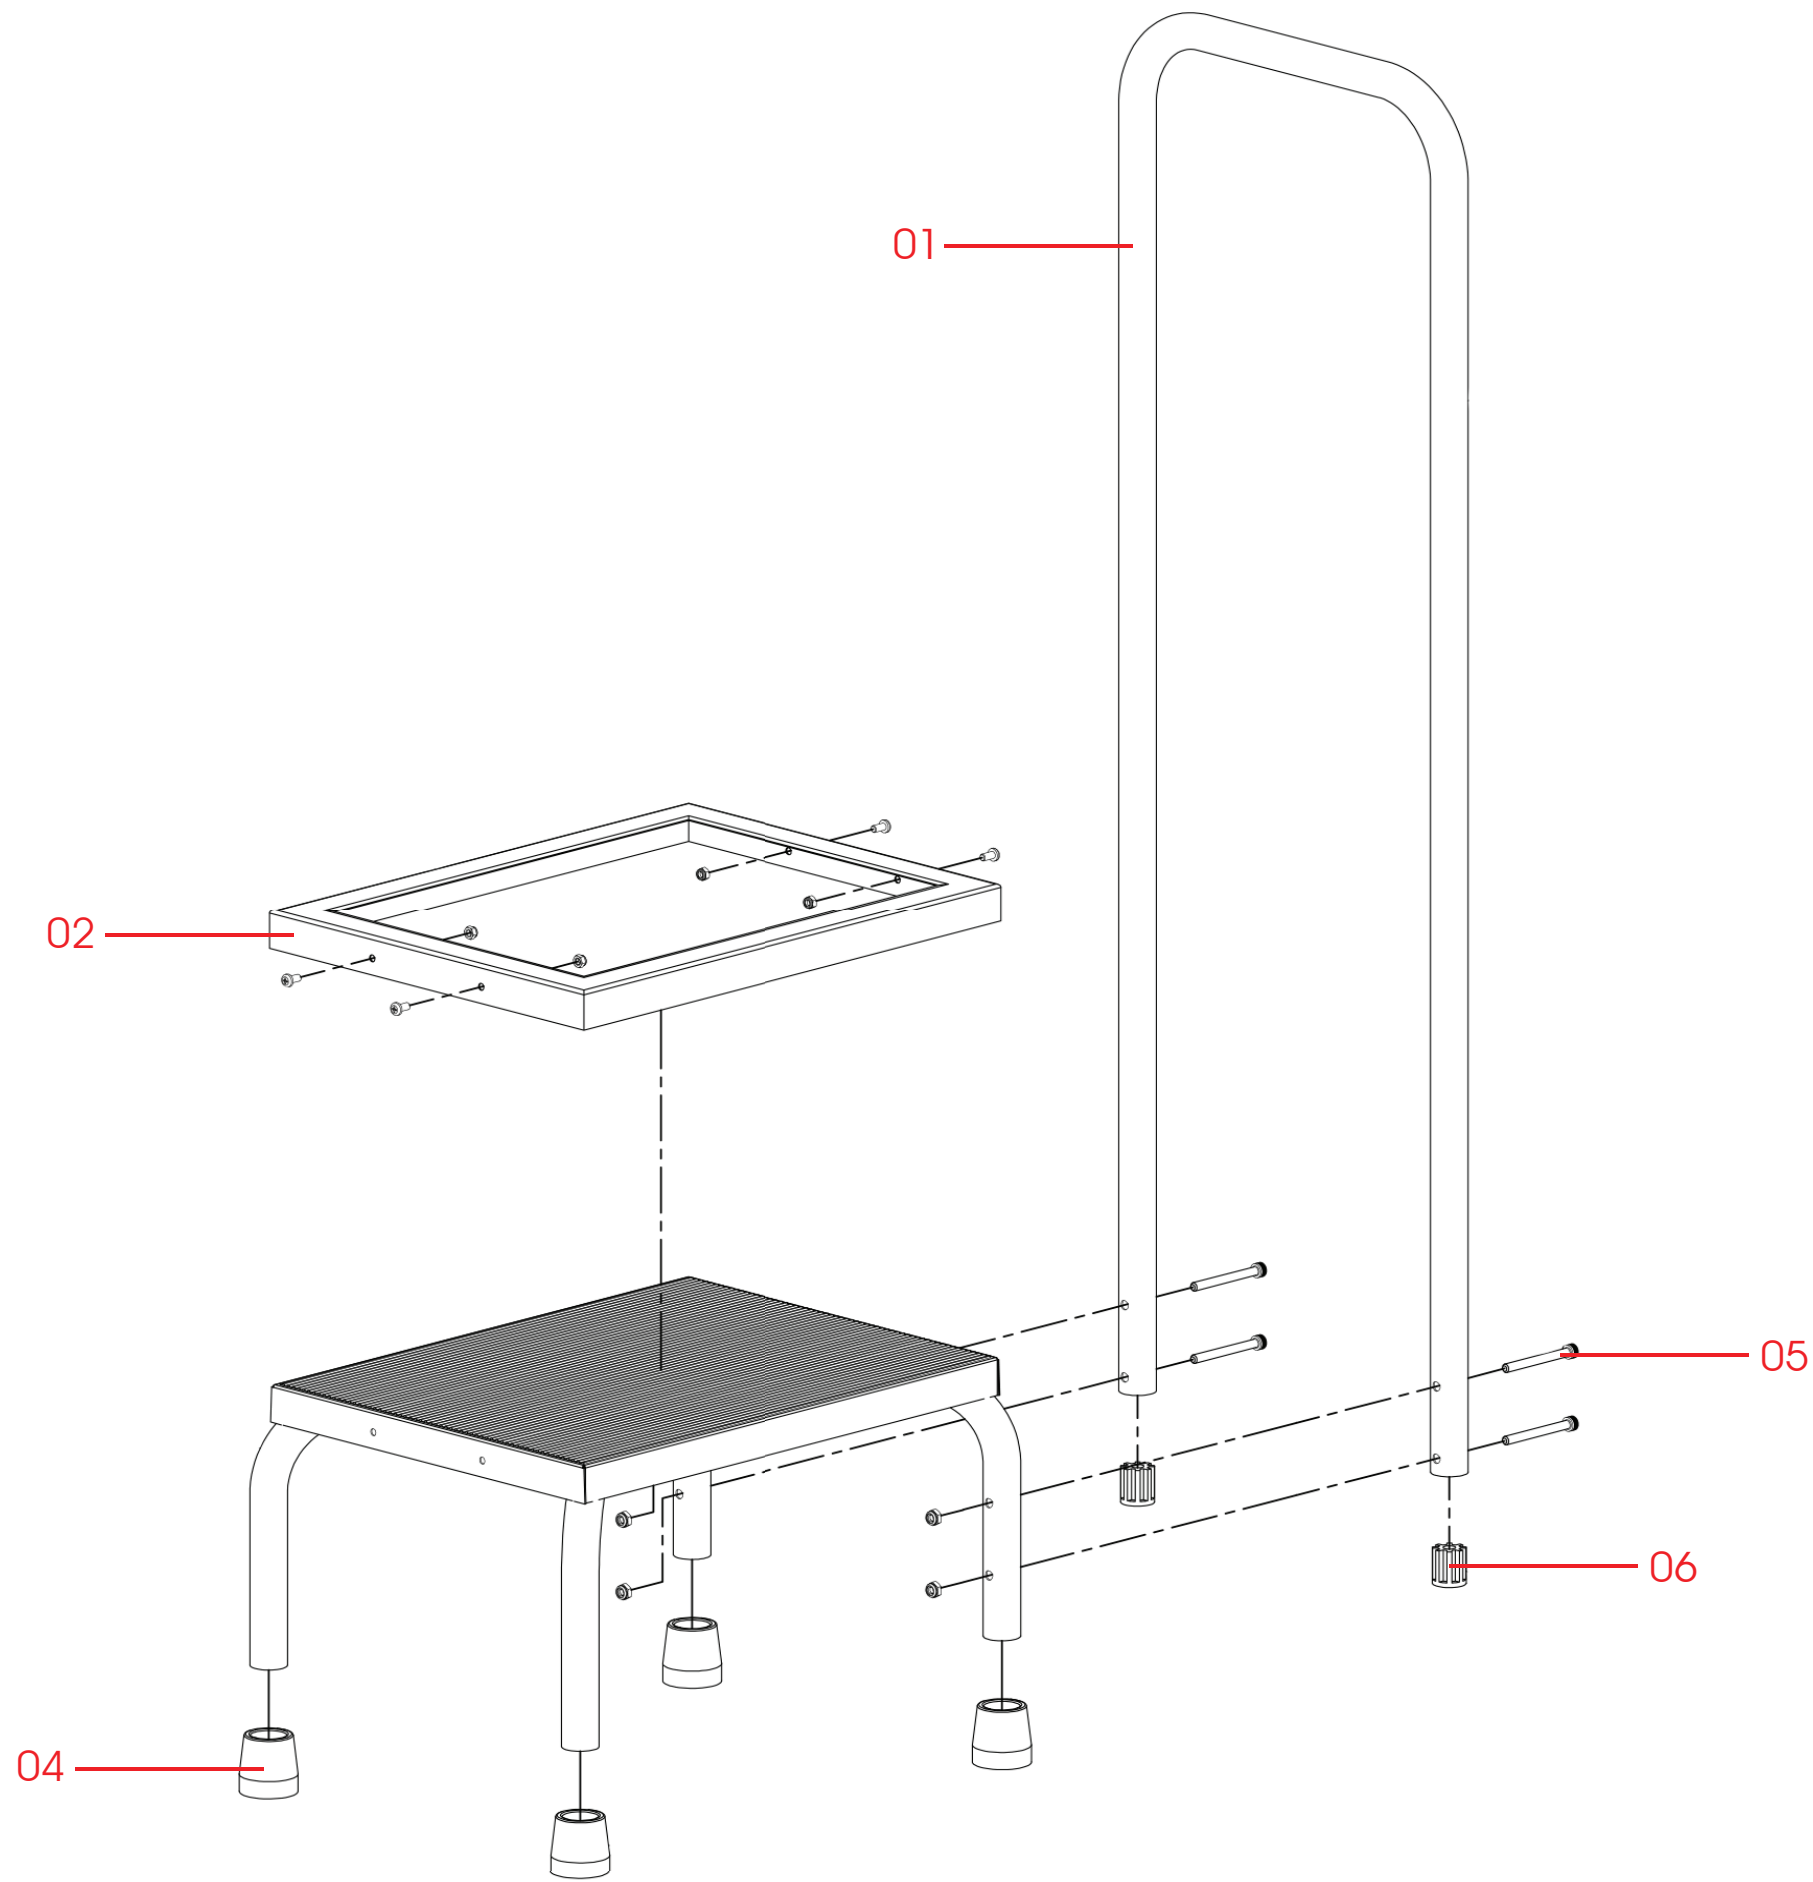

Stainless Steel

Click Fig. Numbers or Table to Visit Products

Fig	Model	Description
1	SS-8046	Handrail w/Attaching Hardware
2	SS-9013	Base Frame w/Attaching Hardware
4	SS-9007	Rubber Base Tip, 1 each
	SS-9003	Rubber Base Tip, Set of 4
5	SS-9002	Hardware Set for Attaching Handrail
6	SS-9014	End Plug for Handrail