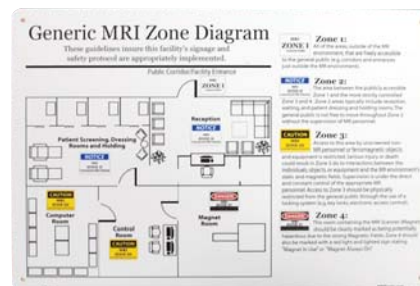

MRI Zone Sign, Zone 4

Rigid Plastic
Danger - Screenshot MRI Patients Under Constant Direct Supervision of Trained MRI Personnel Only
White/Black/Red with White and Black lettering

Model	Des.	Description	Price
MT-1155		10" x 14"	\$31.25 ea.
MT-1177		5" x 7"	\$28.80 ea.
MT-1253		10" x 14" - Spanish Sign	\$35.02 ea.

MRI Zone Sign, Complete Set

Set of one each of all four Zone Signs

Model	Des.	Description	Price
MT-1160		10" x 14"	\$120.50 set
MT-1178		5" x 7"	\$104.50 set
MT-1260		10" x 14" - Spanish Signs	\$130.50 set

MRI Zone Sign General Diagram

12" High x 18" Wide
White background with black lettering
Rigid plastic with foam tape for hanging

Model	Des.	Description	Price
MT-1161		Zone General Diagram	\$45.00 ea.

Yellow Insert Signs